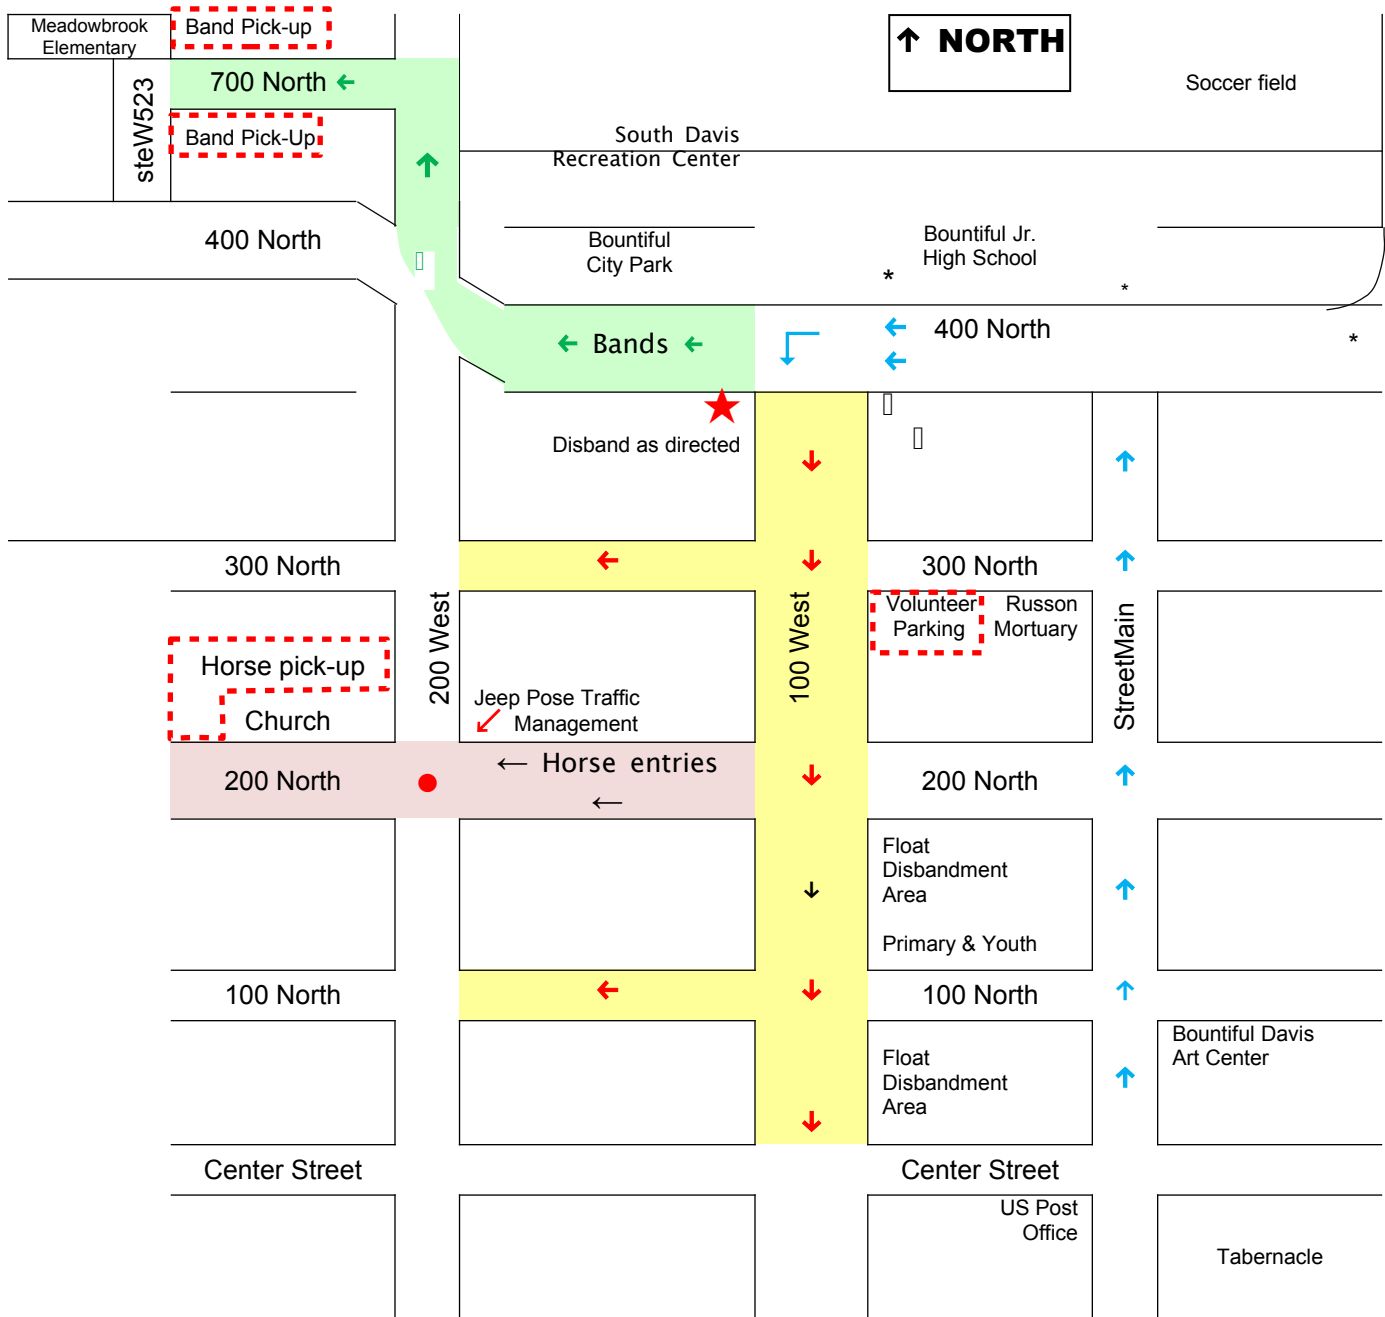

Parade Disbanding Instructions

	Band disbandment pick-up will be at Meadowbrook Elementary located at 700 N 325 W.
	Horse entries will use 100 W to 200 N, then disband in the Church parking lot located at 200 N 200 W.
	All entries with riders will disband after exiting 100 West as directed by Parade Officials.
	All other entries will disband as directed by Parade Officials at the end of the parade.