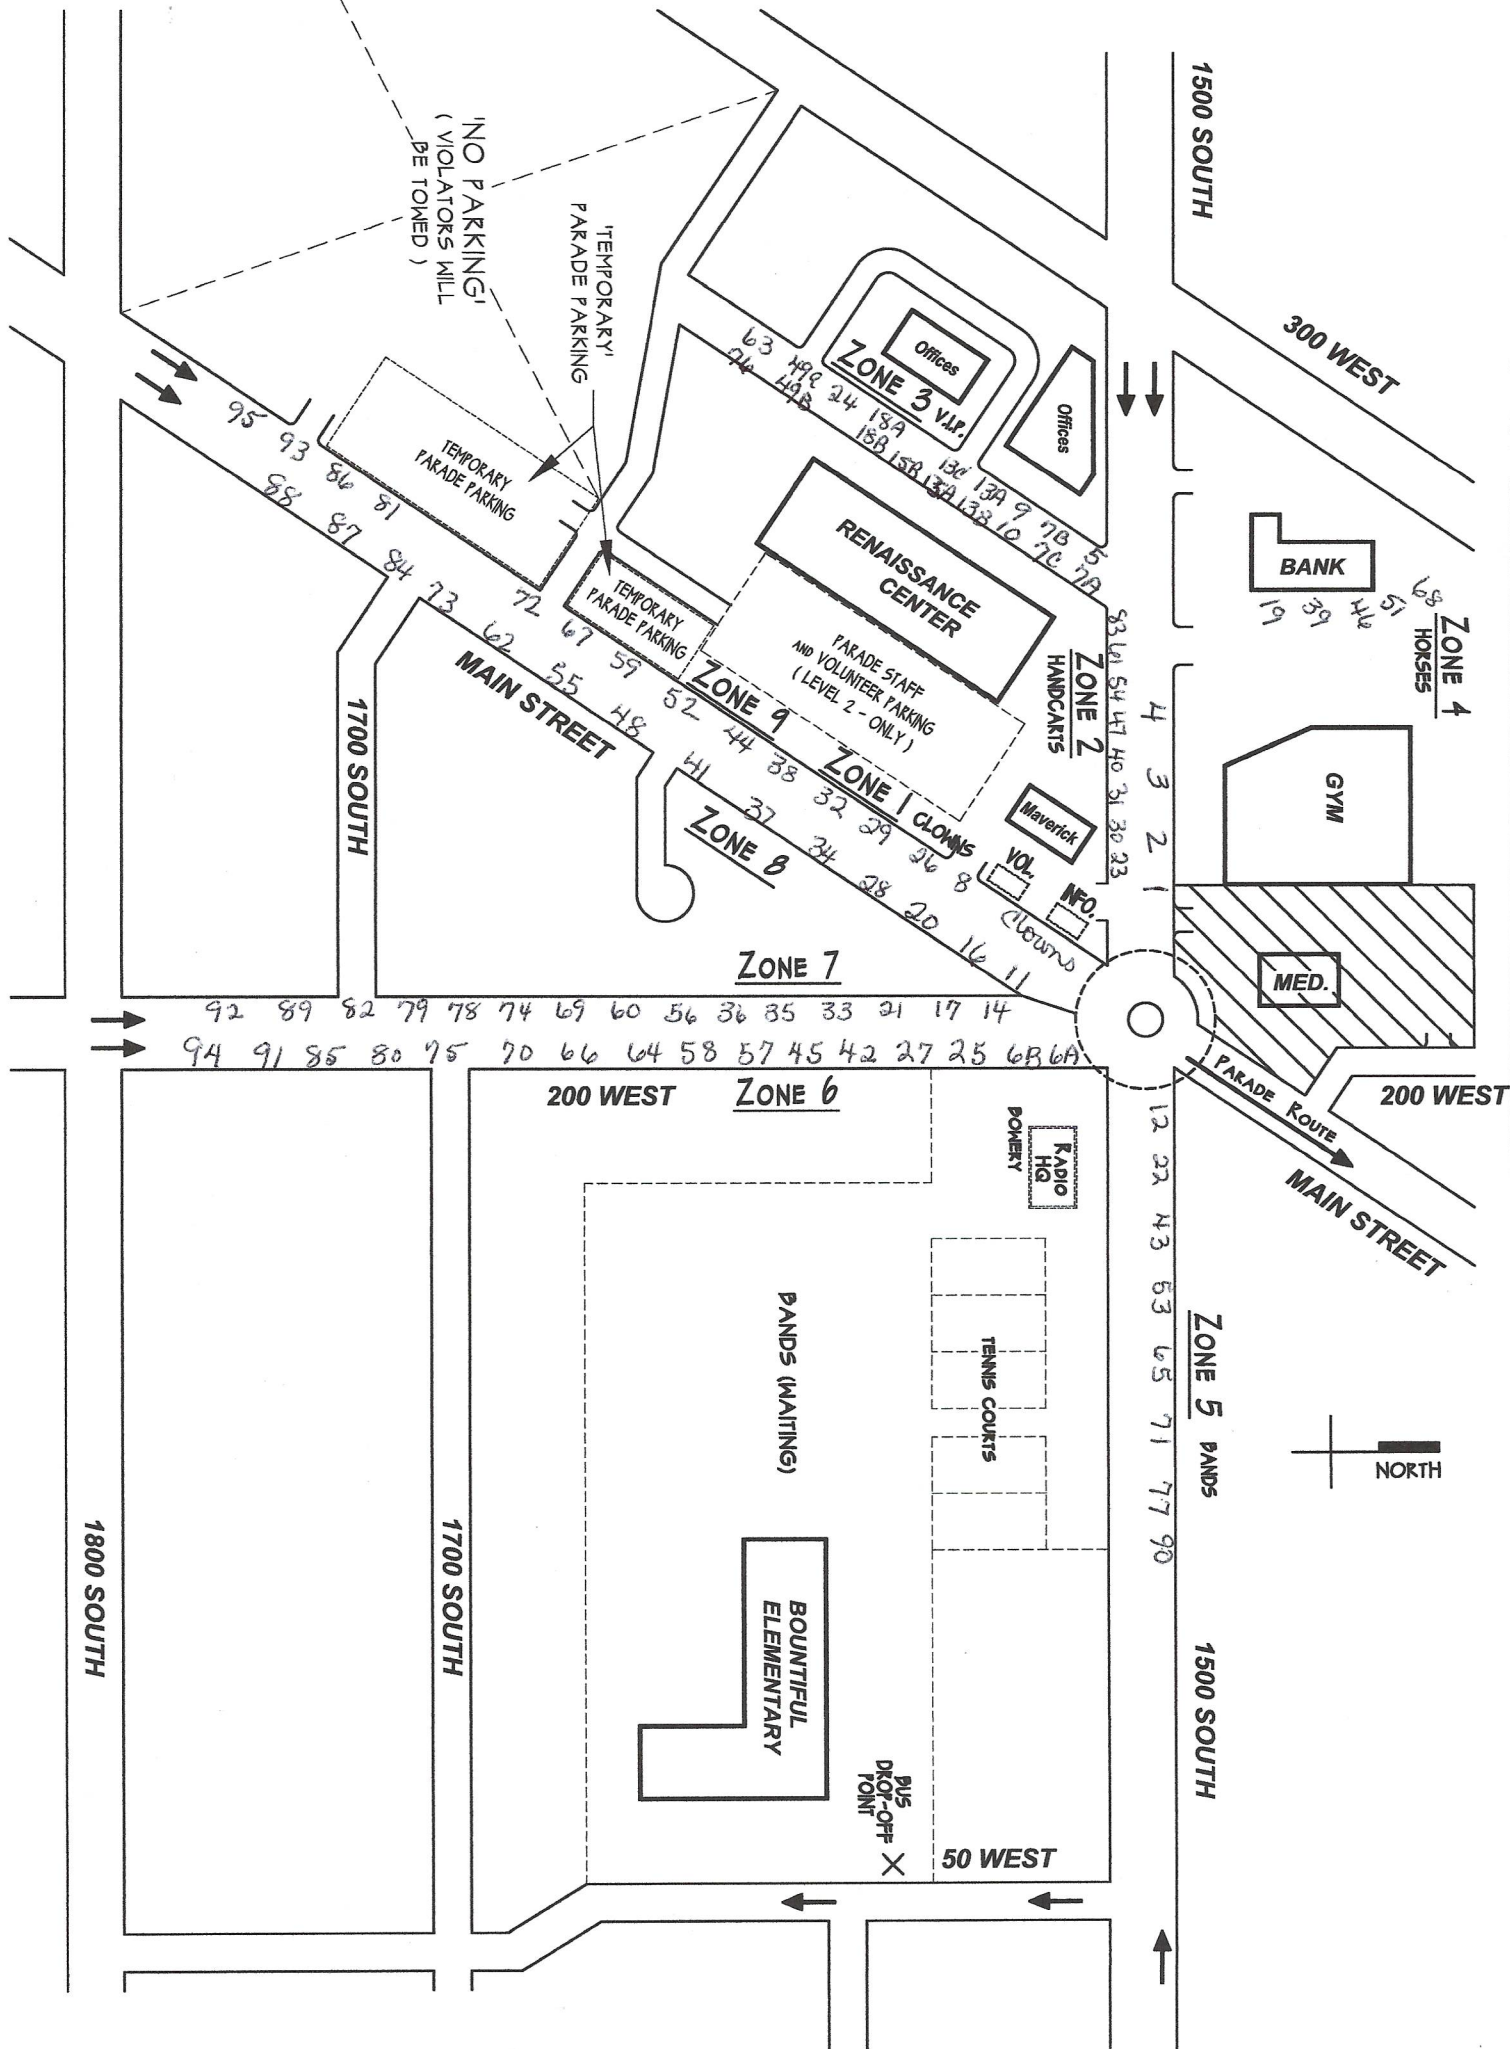

# BHD - GRAND PARADE STAGING MAP

1500 SOUTH

300 WEST

BANK

ZONE 4  
HORSES

GYM

MED.

200 WEST

ZONE 5  
BANDS

1500 SOUTH

Offices  
ZONE 3 V.I.P.

RENAISSANCE CENTER

PARADE STAFF AND VOLUNTEER PARKING (LEVEL 2 - ONLY)

ZONE 1 CLOWNS

ZONE 7

200 WEST ZONE 6

TEMPORARY PARADE PARKING

TEMPORARY PARADE PARKING

MAIN STREET

1700 SOUTH

1800 SOUTH

4 3 2 1

12 22 43 63 65 71 77 90

95