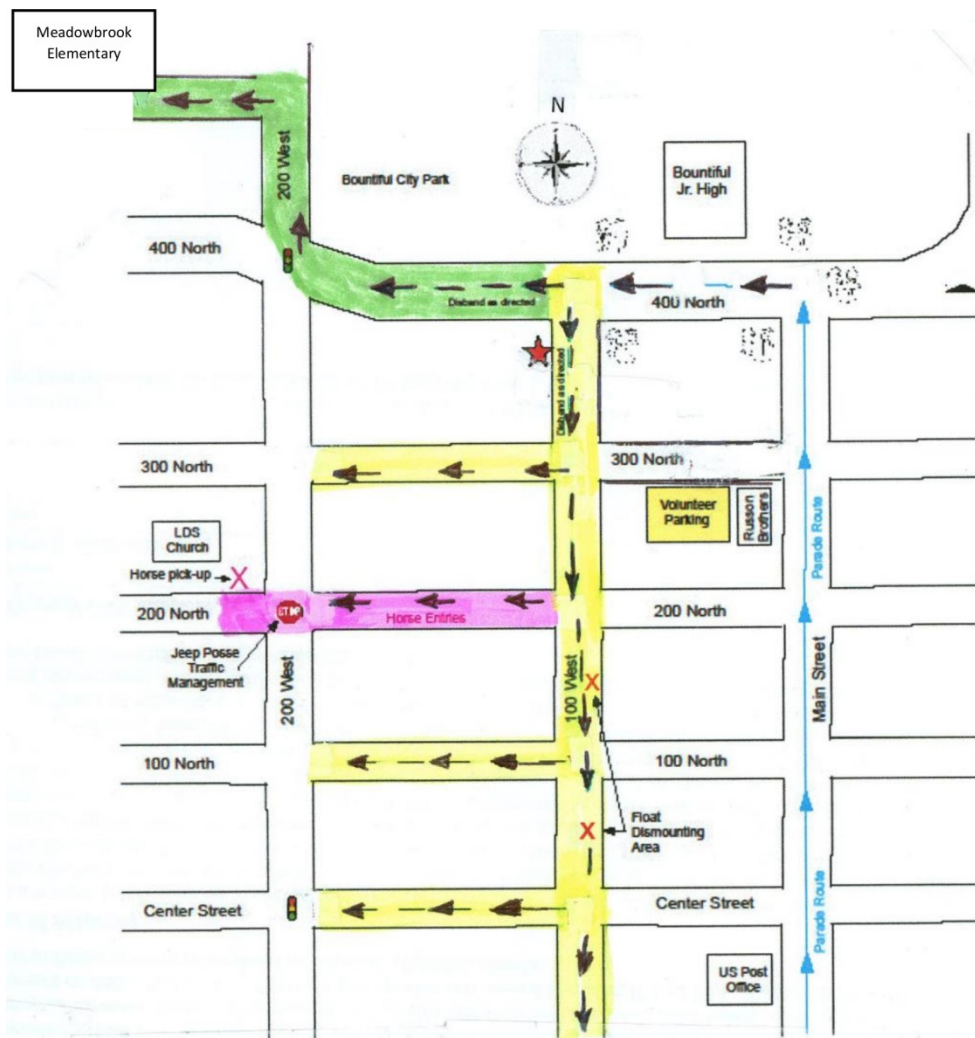

Parade Disbanding Instructions

Band disbandment pick-up will be at Meadowbrook Elementary located at 700 N 325 W.

Horse entries will use 100 W to 200 N, then disband in the LDS Church parking lot located at 200 N 200 W.

All entries with riders will disband after exiting 100 West as directed by Parade Officials.

All other entries will disband as directed at the end of the parade.