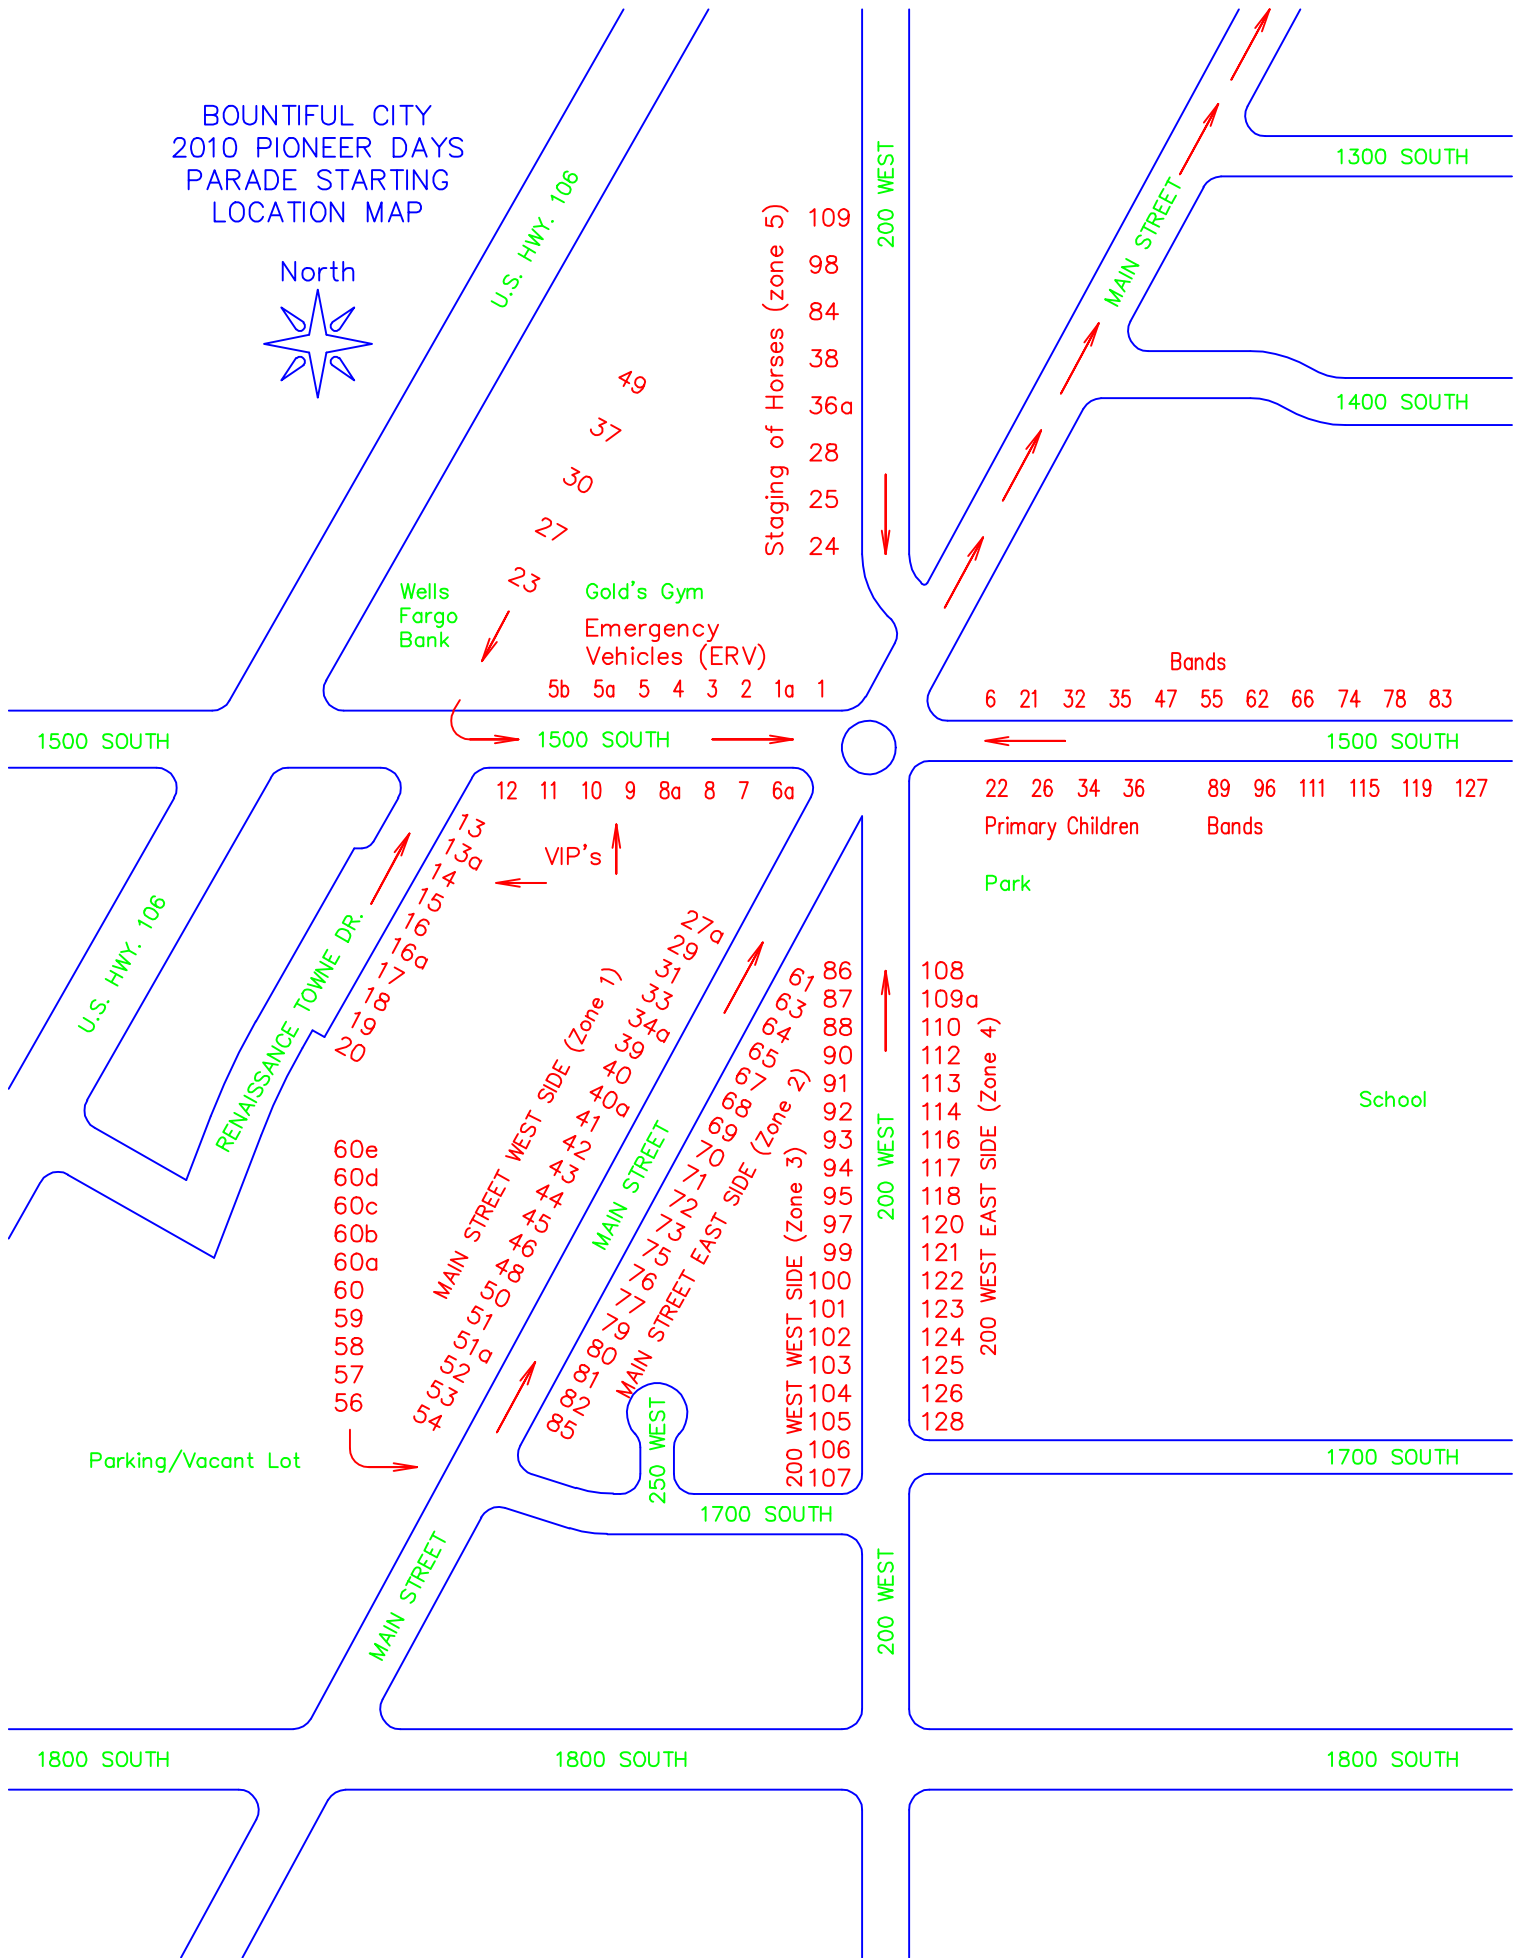

BOUNTIFUL CITY
2010 PIONEER DAYS
PARADE STARTING
LOCATION MAP

Wells Fargo Bank

Gold's Gym
Emergency Vehicles (ERV)

Parking/Vacant Lot

Bands

Primary Children

Park

School

Staging of Horses (zone 5)

VIP's

MAIN STREET WEST SIDE (Zone 1)

MAIN STREET

250 WEST

MAIN STREET EAST SIDE (Zone 2)

200 WEST WEST SIDE (Zone 3)

200 WEST

200 WEST EAST SIDE (Zone 4)

1500 SOUTH

1800 SOUTH

1800 SOUTH

1700 SOUTH

1500 SOUTH

1700 SOUTH

1800 SOUTH

200 WEST

200 WEST

200 WEST

1300 SOUTH

1400 SOUTH

6 21 32 35 47 55 62 66 74 78 83

22 26 34 36 89 96 111 115 119 127

108
109_a
110
112
113
114
116
117
118
120
121
122
123
124
125
126
128