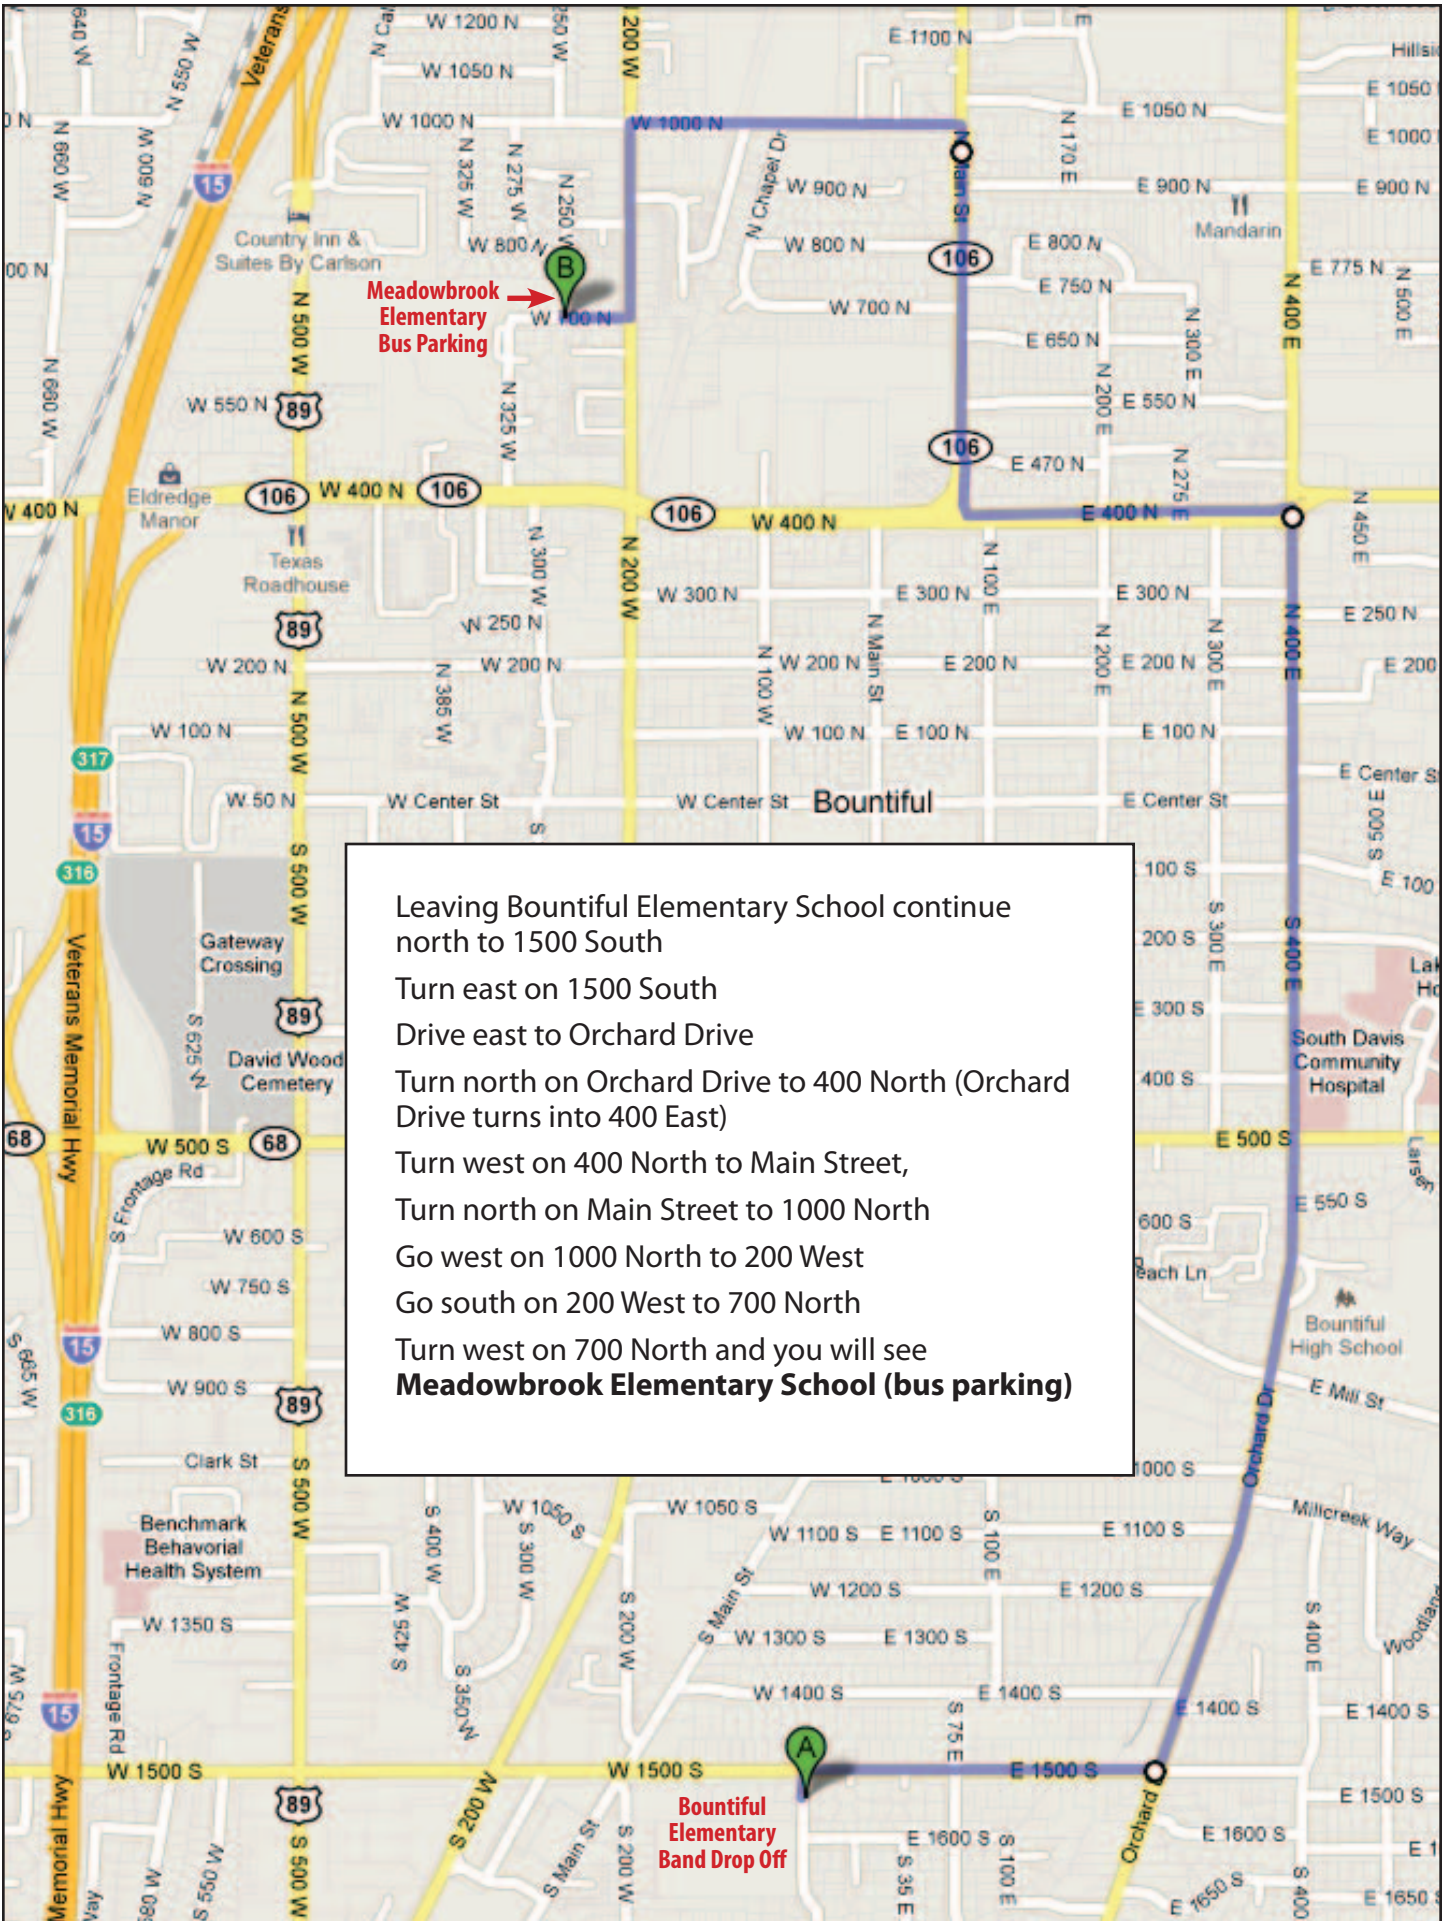

### **Band's Bus Route:**

Exit I-15 at exit 315 - 2600 South Bountiful, Woods cross Exit

Go east on 2600 South to 200 West

Turn north on 200 West to 1800 South

Go east on 1800 South to 50 West,

Turn north on 50 West until you reach **Bountiful Elementary School**

**1620 South 50 West (drop off point)**

***See Page 2 for route to bus parking lot***

Leaving Bountiful Elementary School continue north to 1500 South  
Turn east on 1500 South  
Drive east to Orchard Drive  
Turn north on Orchard Drive to 400 North (Orchard Drive turns into 400 East)  
Turn west on 400 North to Main Street,  
Turn north on Main Street to 1000 North  
Go west on 1000 North to 200 West  
Go south on 200 West to 700 North  
Turn west on 700 North and you will see  
**Meadowbrook Elementary School (bus parking)**